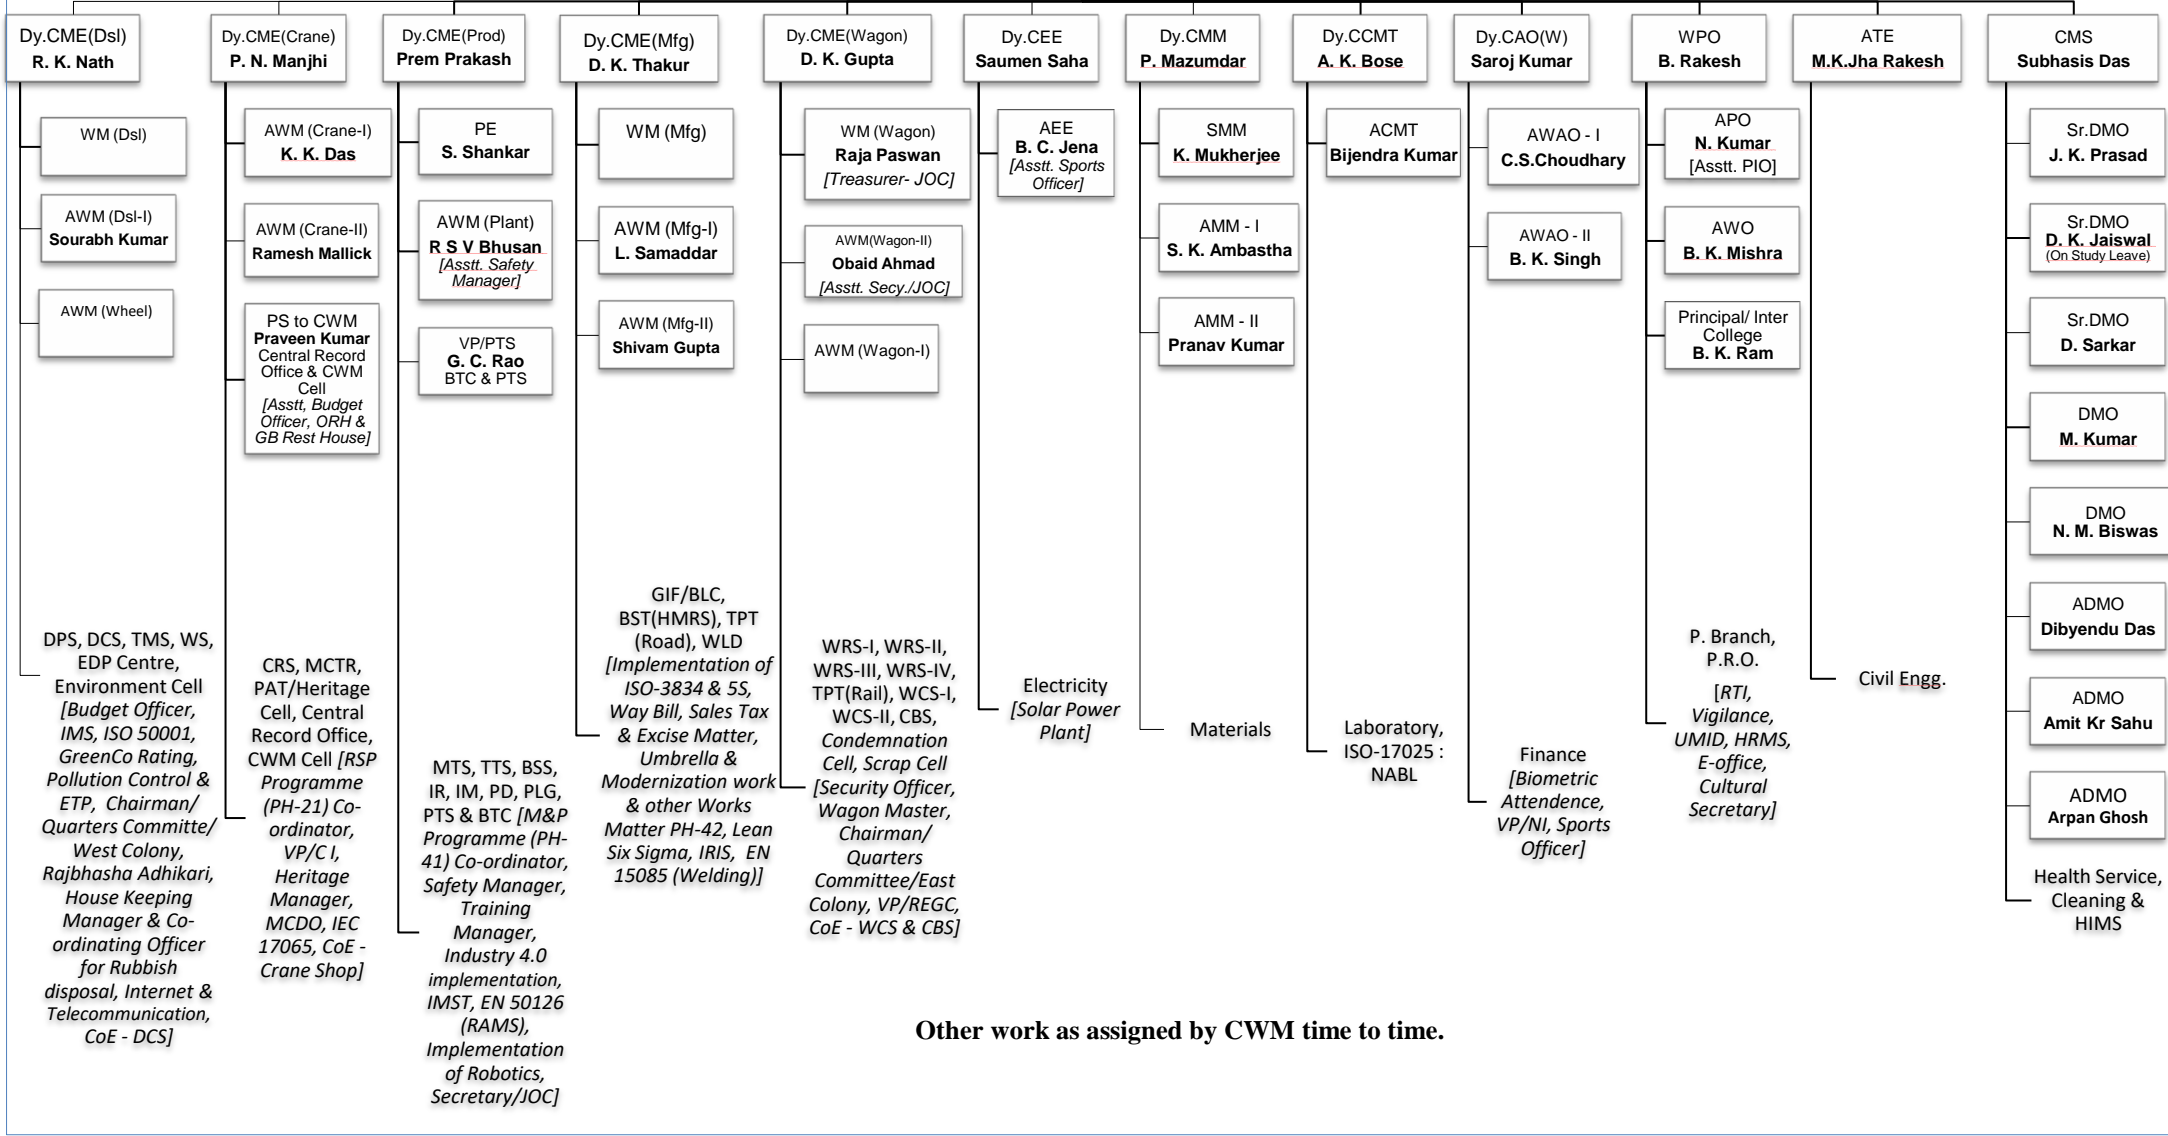

Organisation Chart

**Chief Workshop Manager
SUDARSHAN VIJAY**

Other work as assigned by CWM time to time.