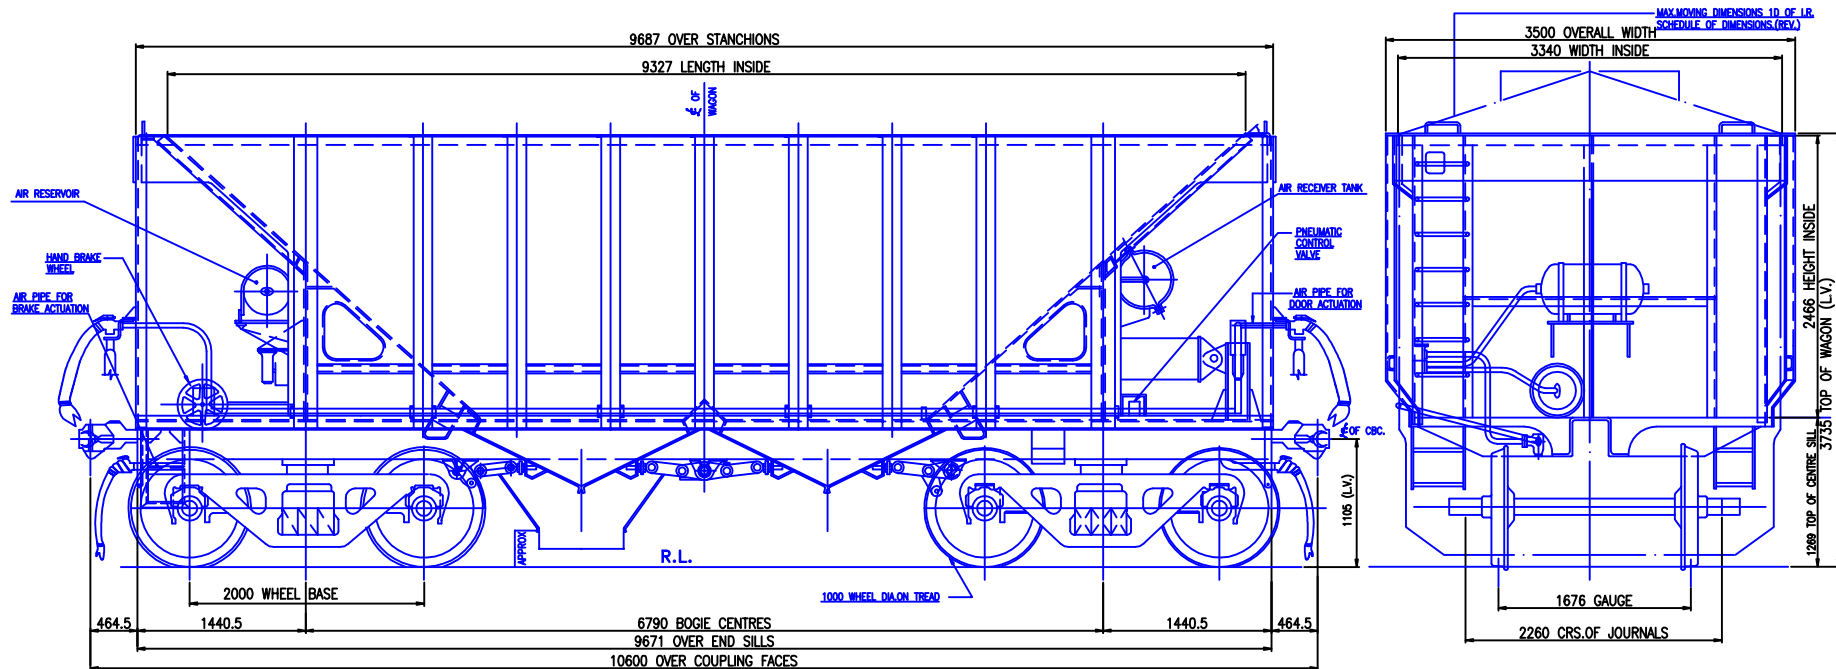

WAGON DIRECTORATE
R.D.S.O.

BOGIE OPEN RAPID DISCHARGE HOPPER WAGON

OPERATIONAL CODE
'BOBRN'

GAUGE-B.G.

D I A G R A M

TYPE OF WAGON CODE
72

SPECIAL FEATURES

1. BOTTOM DISCHARGE DOORS.
2. HOPPER ANGLE 42°

Wt. OF ASSEMBLY SUB-COMPONENT

Wt. of structure complete 11.62 t.
 Wt. of air brake fittings & piping and brake gear on U'frame... 0.98 t.
 C.B.C. complete including draft gear & uncoupling gear 1.354 t.
 Bogie brake gear complete 0.60 t.

SPEED CERTIFICATE NO:-
MW/BOBR MK-2 Dt. 18.05.1994

REFERENCE:-
DRAWING NO:- WD-91071-S-51