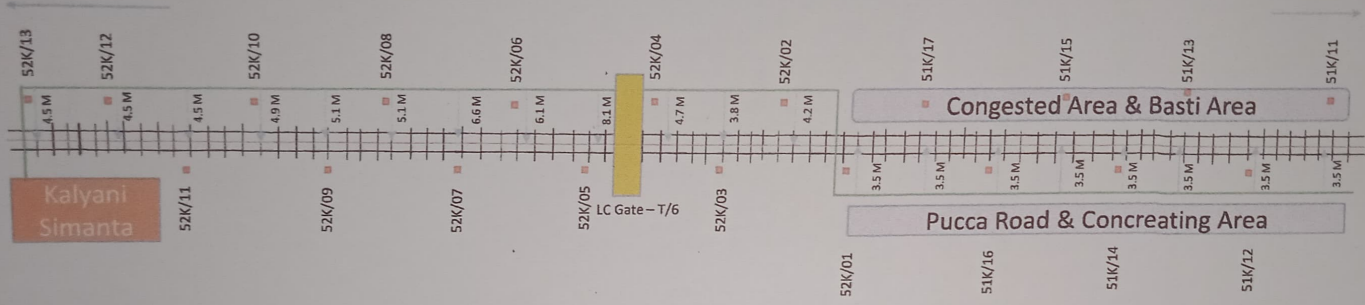

Kalyani Simanta

Kalyani

ROUTE DIAGRAM FOR KALYANI - KALYANI SIMANTA OFC CABLE AGAINST LOA NO - T-33-2020-21