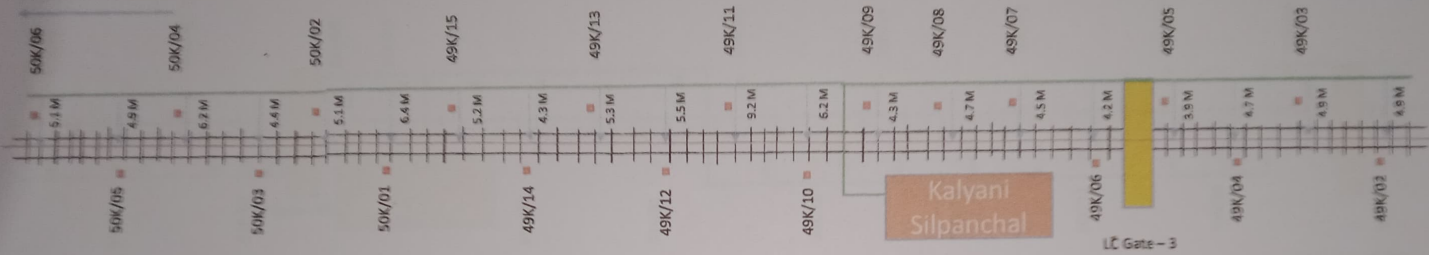

Kalyani Simanta

Kalyani

ROUTE DIAGRAM FOR KALYANI - KALYANI SIMANTA OFC CABLE AGAINST LOA NO - T-33-2020-21

[Handwritten Signature]
 10/02/2023
 SSE/TELE/KPA
 Senior Section Engineer (Telecom)
 Eastern Railway, Kanchrapara