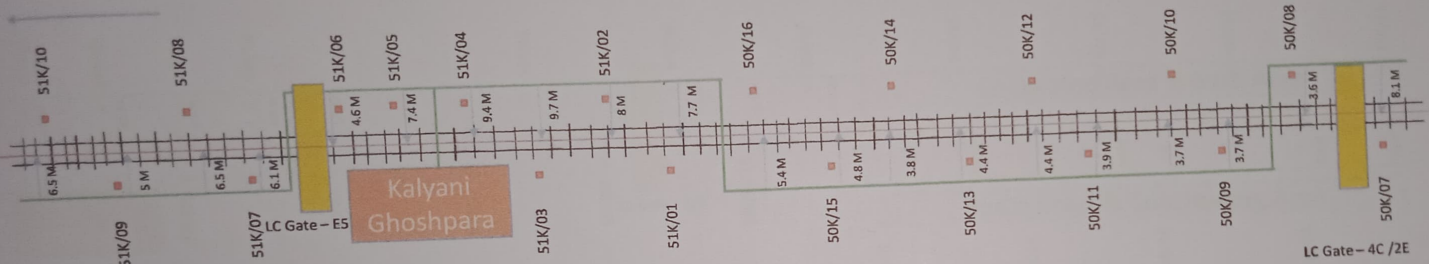

Kalyani Simanta

Kalyani

ROUTE DIAGRAM FOR KALYANI - KALYANI SIMANTA OFC CABLE AGAINST LOA NO - T-33-2020-21