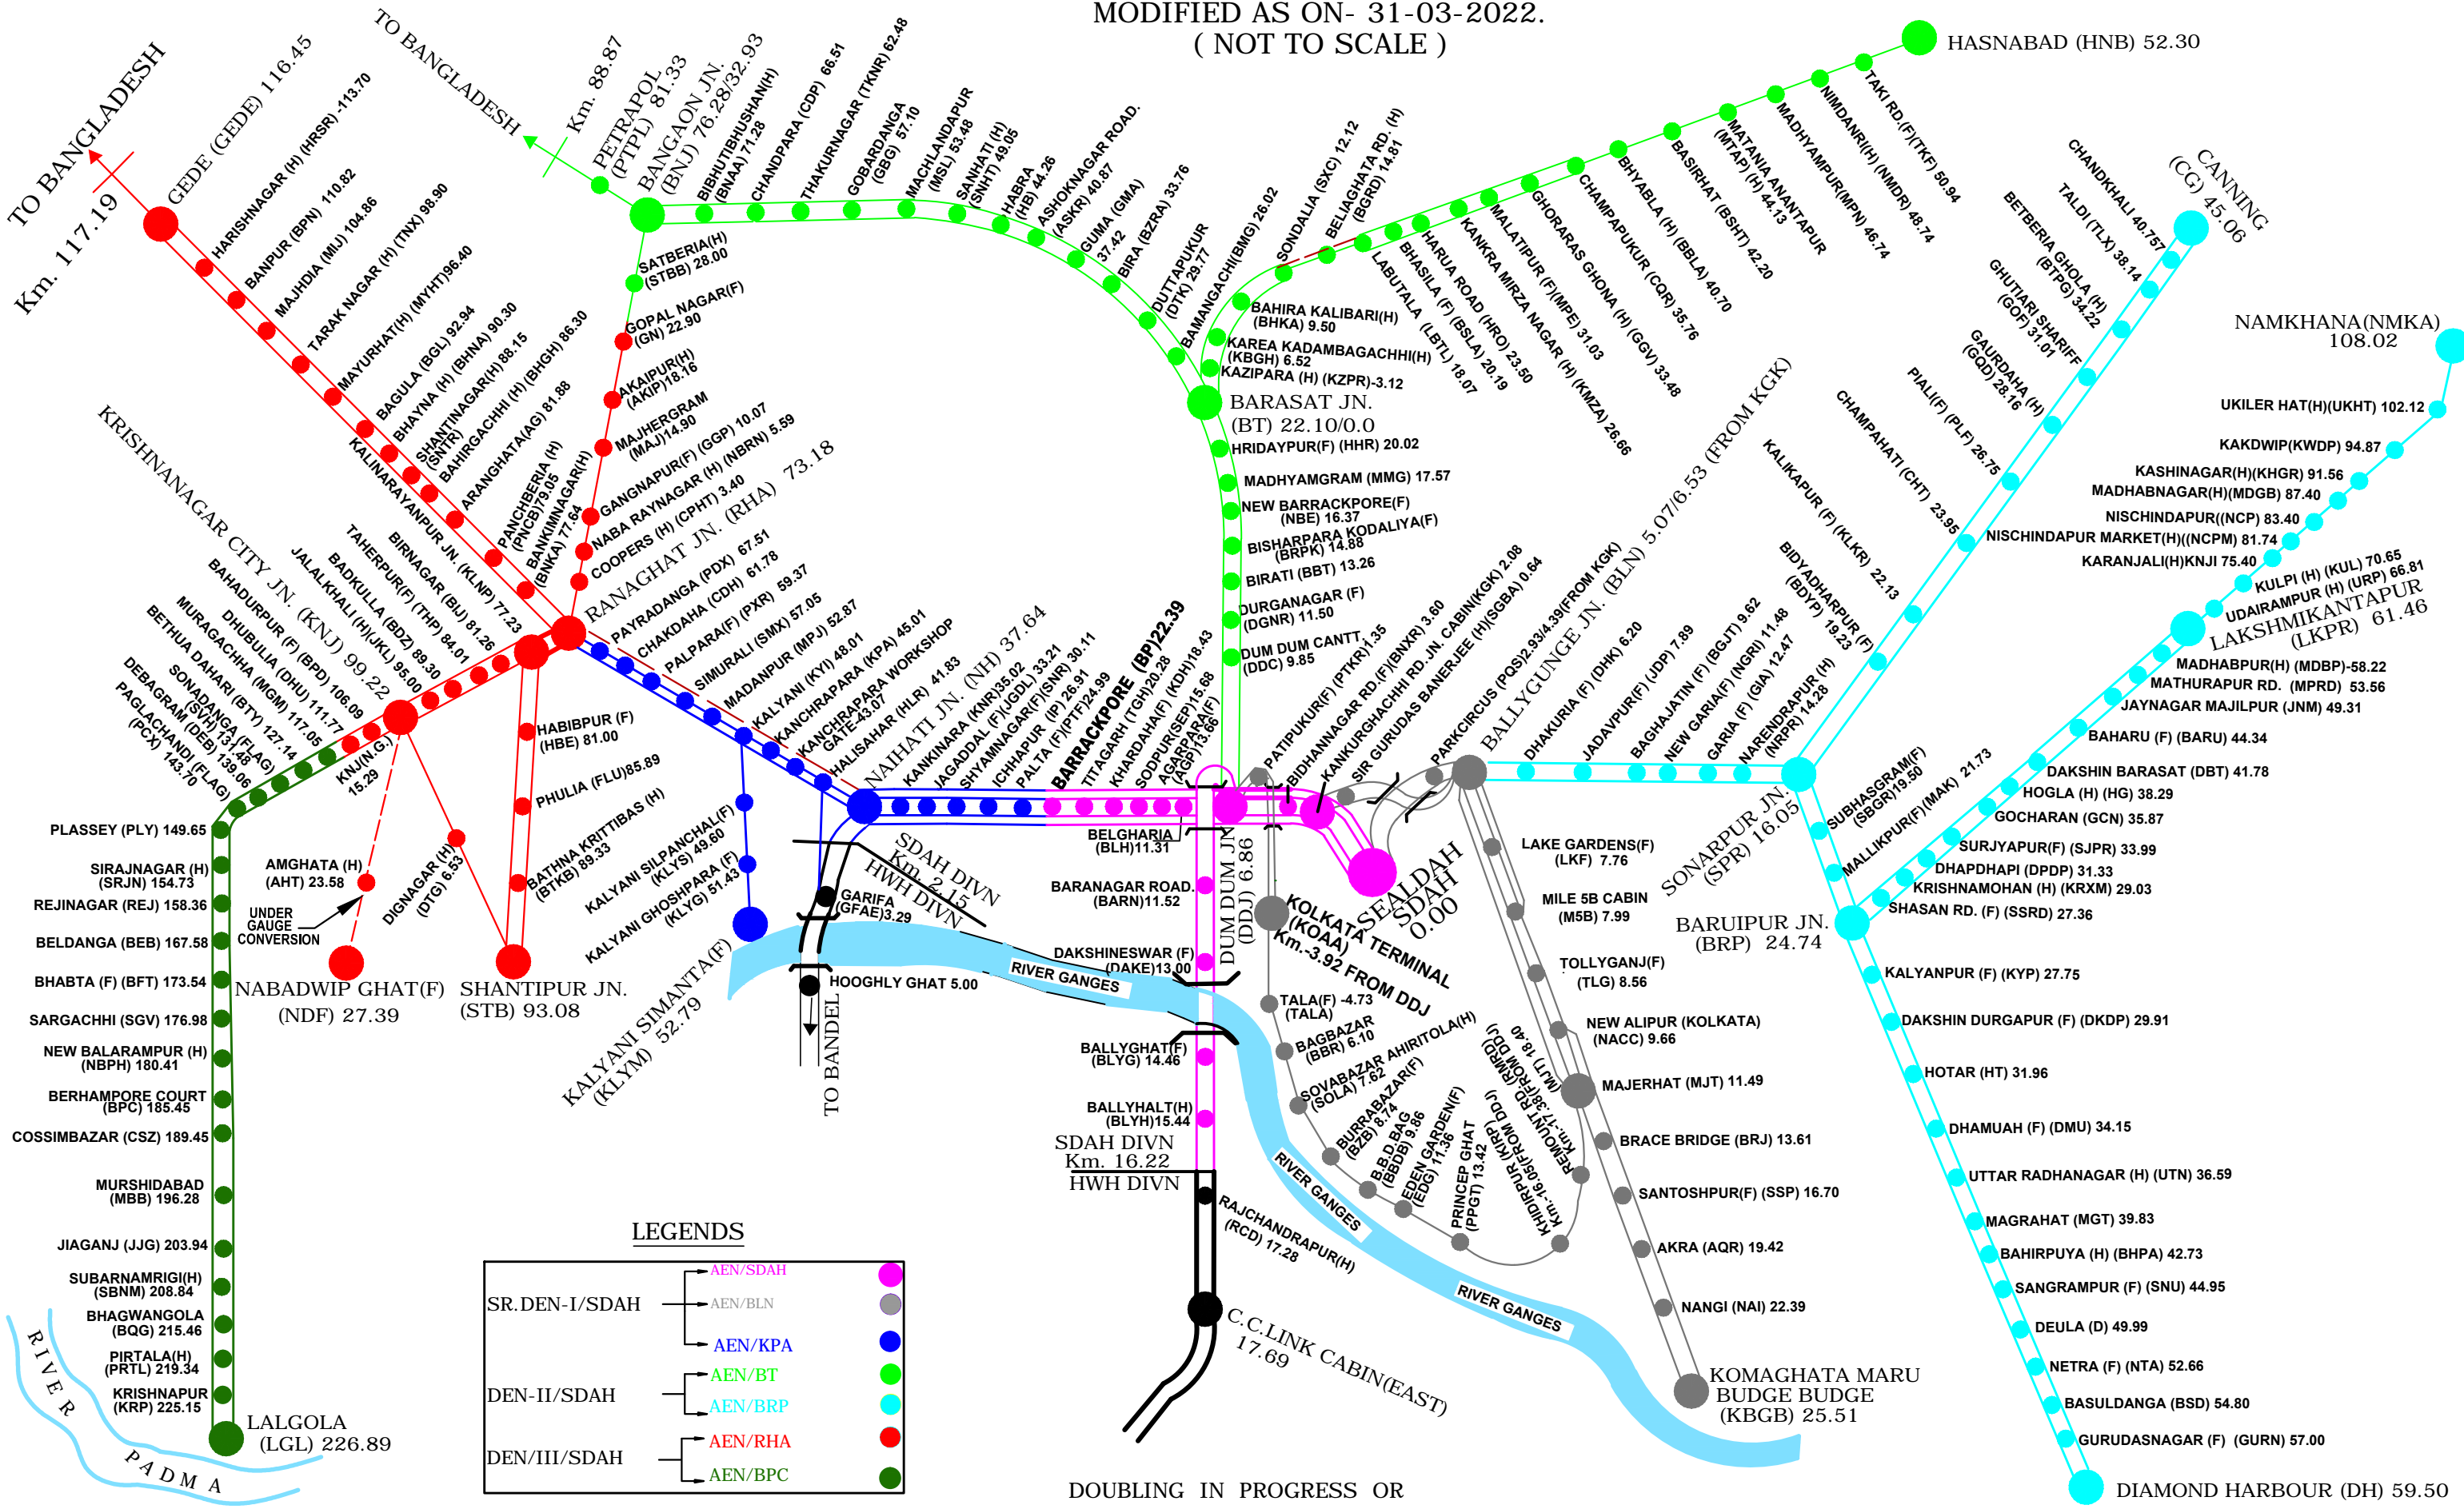

# SYSTEM MAP OF SEALDAH DIVISION

INDICATING DOUBLING IN PROGRESS OR SANCTIONED

MODIFIED AS ON- 31-03-2022.  
( NOT TO SCALE )

### LEGENDS

SR. DEN-I/SDAH	AEN/BLN	<span style="color: blue;">●</span>
	AEN/KPA	<span style="color: green;">●</span>
DEN-II/SDAH	AEN/BT	<span style="color: red;">●</span>
	AEN/BRP	<span style="color: cyan;">●</span>
DEN/III/SDAH	AEN/RHA	<span style="color: orange;">●</span>
	AEN/BPC	<span style="color: darkgreen;">●</span>

DOUBLING IN PROGRESS OR  
SANCTIONED SHOWN THUS - - - - -