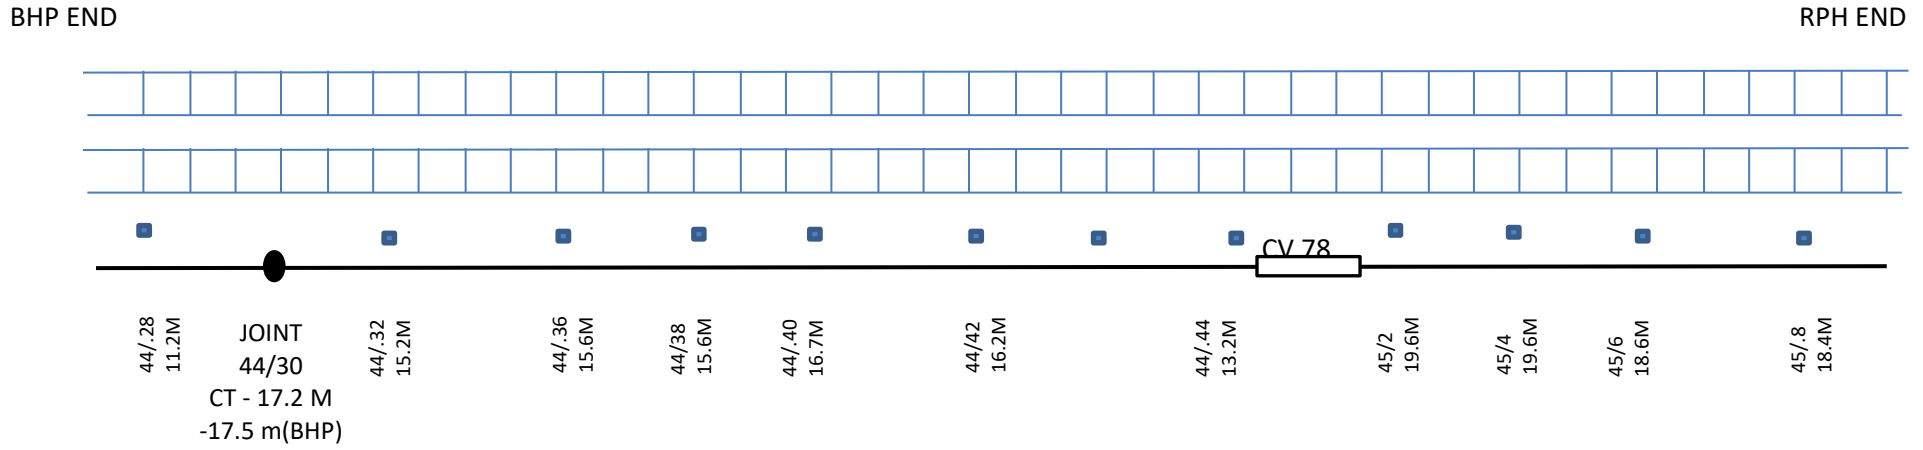

PNE - KPLE QUAD CABLE ROUTE DIAGRAM

BHP END

RPH END

PNE - KPLE QUAD CABLE ROUTE DIAGRAM

PNE - KPLE QUAD CABLE ROUTE DIAGRAM

PNE - KPLE QUAD CABLE ROUTE DIAGRAM

Details of cable	Signature of SSE/TELE/BHP	Signature of ASTE RPH	Signature of DSTE HWH
6 QUAD - KM 42/27 TO 45/13 (2017) AND 48/16 TO KPLE PA (2022). 4 QUAD - PNE PA TO 42/27M . AND 45/13 TO 48/16. (2002).			