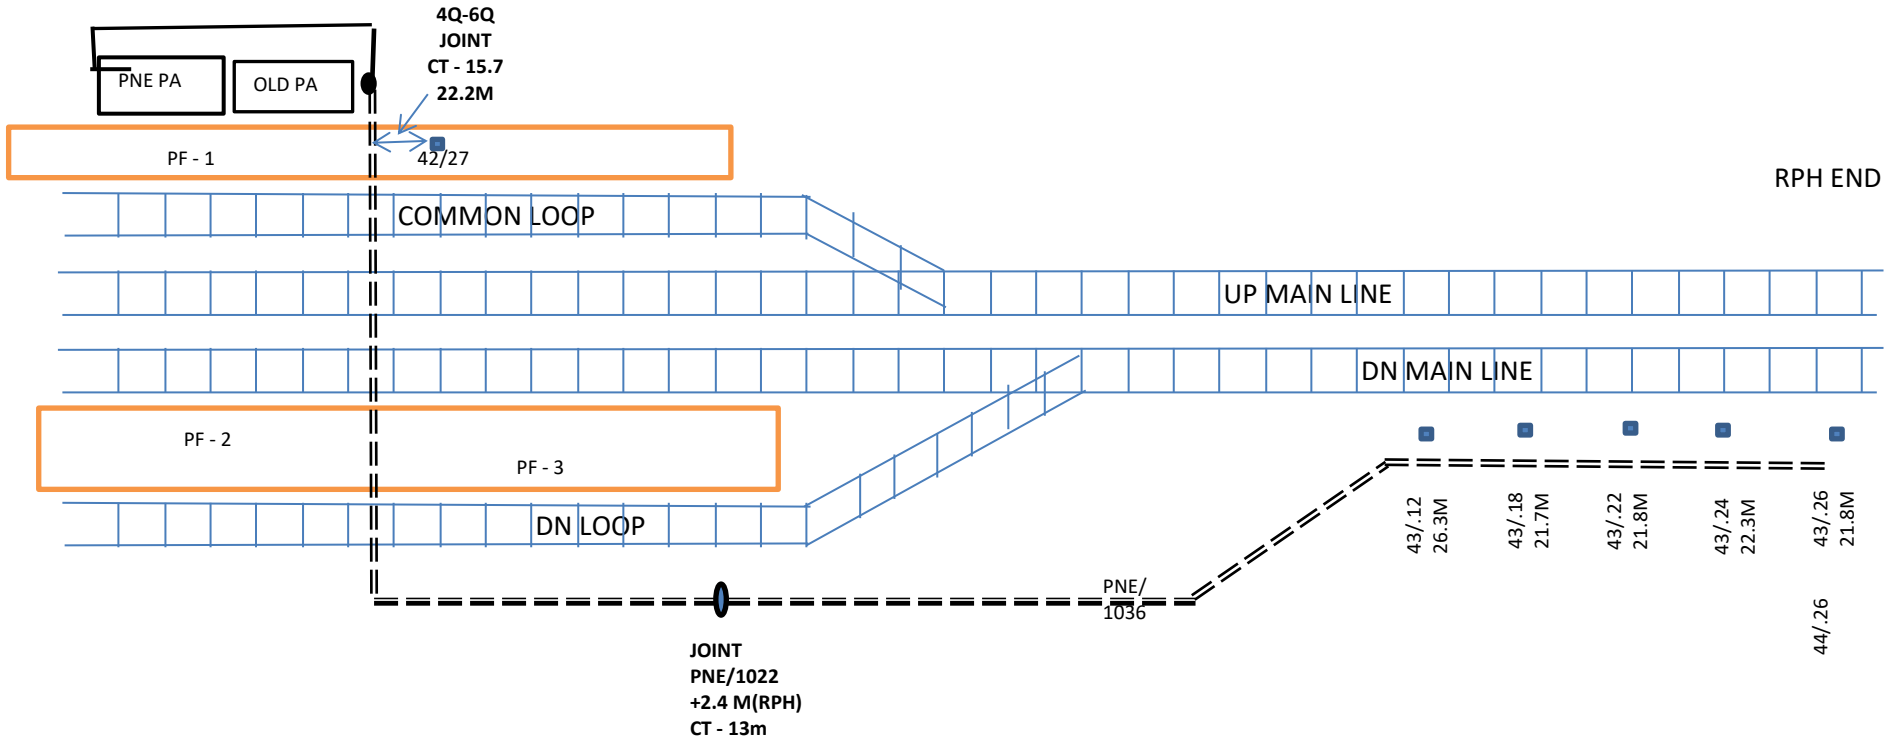

PNE - KPLE QUAD CABLE ROUTE DIAGRAM

BHP END

RPH END

PNE - KPLE QUAD CABLE ROUTE DIAGRAM

PNE - KPLE QUAD CABLE ROUTE DIAGRAM

PNE - KPLE QUAD CABLE ROUTE DIAGRAM

Details of cable	Signature of SSE/TELE/BHP	Signature of ASTE RPH	Signature of DSTE HWH
6 QUAD - KM 42/27 TO 45/13 (2017) AND 48/16 TO KPLE PA (2022). 4 QUAD - PNE PA TO 42/27M . AND 45/13 TO 48/16. (2002).			