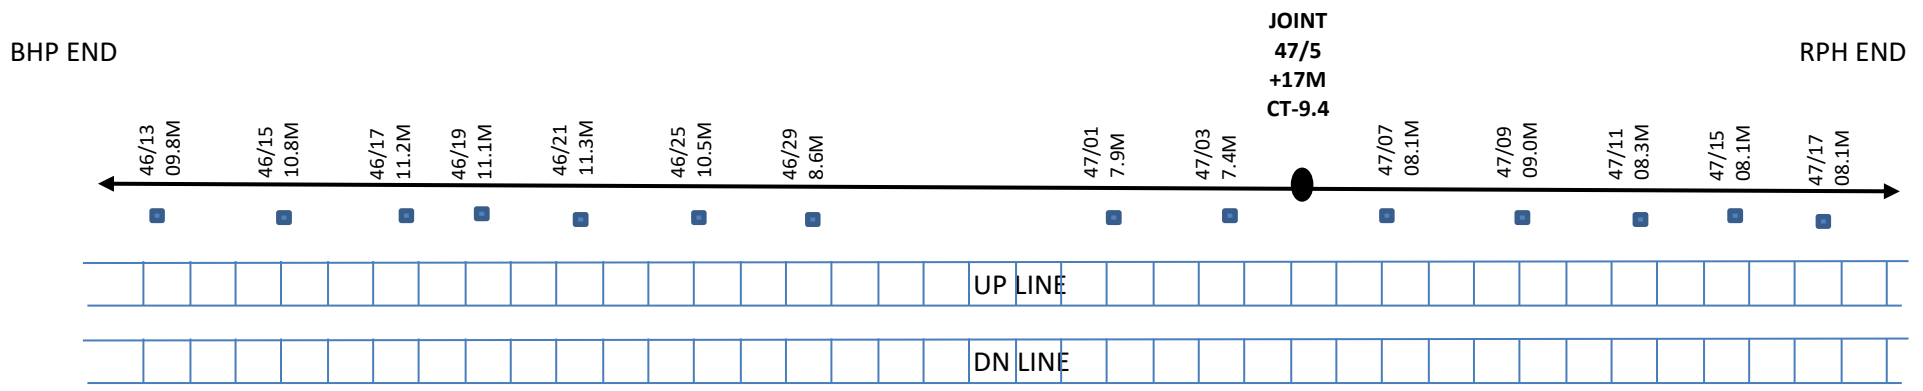

PNE - KPLE QUAD CABLE ROUTE DIAGRAM

BHP END

RPH END

PNE - KPLE QUAD CABLE ROUTE DIAGRAM

PNE - KPLE QUAD CABLE ROUTE DIAGRAM

PNE - KPLE QUAD CABLE ROUTE DIAGRAM

Details of cable	Signature of SSE/TELE/BHP	Signature of ASTE RPH	Signature of DSTE HWH
6 QUAD - KM 42/27 TO 45/13 (2017) AND 48/16 TO KPLE PA (2022). 4 QUAD - PNE PA TO 42/27M . AND 45/13 TO 48/16. (2002).			