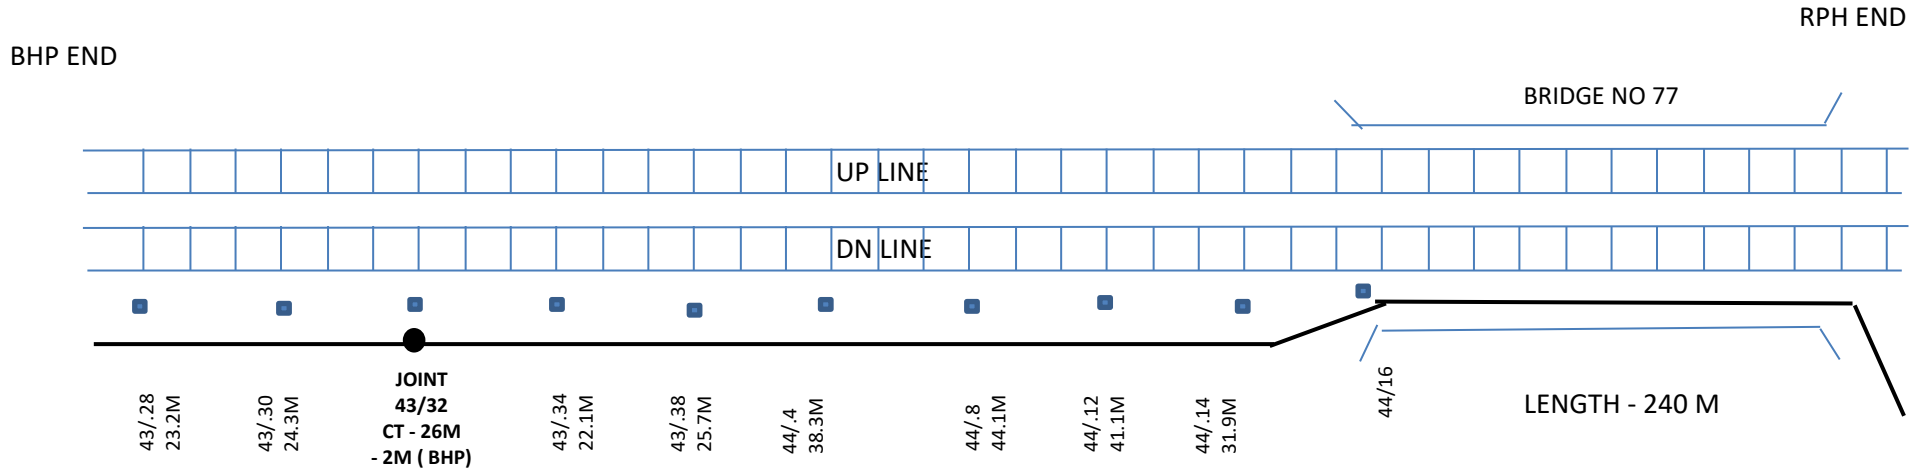

PNE - KPLE QUAD CABLE ROUTE DIAGRAM

BHP END

RPH END

PNE - KPLE QUAD CABLE ROUTE DIAGRAM

PNE - KPLE QUAD CABLE ROUTE DIAGRAM

PNE - KPLE QUAD CABLE ROUTE DIAGRAM

Details of cable	Signature of SSE/TELE/BHP	Signature of ASTE RPH	Signature of DSTE HWH
6 QUAD - KM 42/27 TO 45/13 (2017) AND 48/16 TO KPLE PA (2022). 4 QUAD - PNE PA TO 42/27M . AND 45/13 TO 48/16. (2002).			