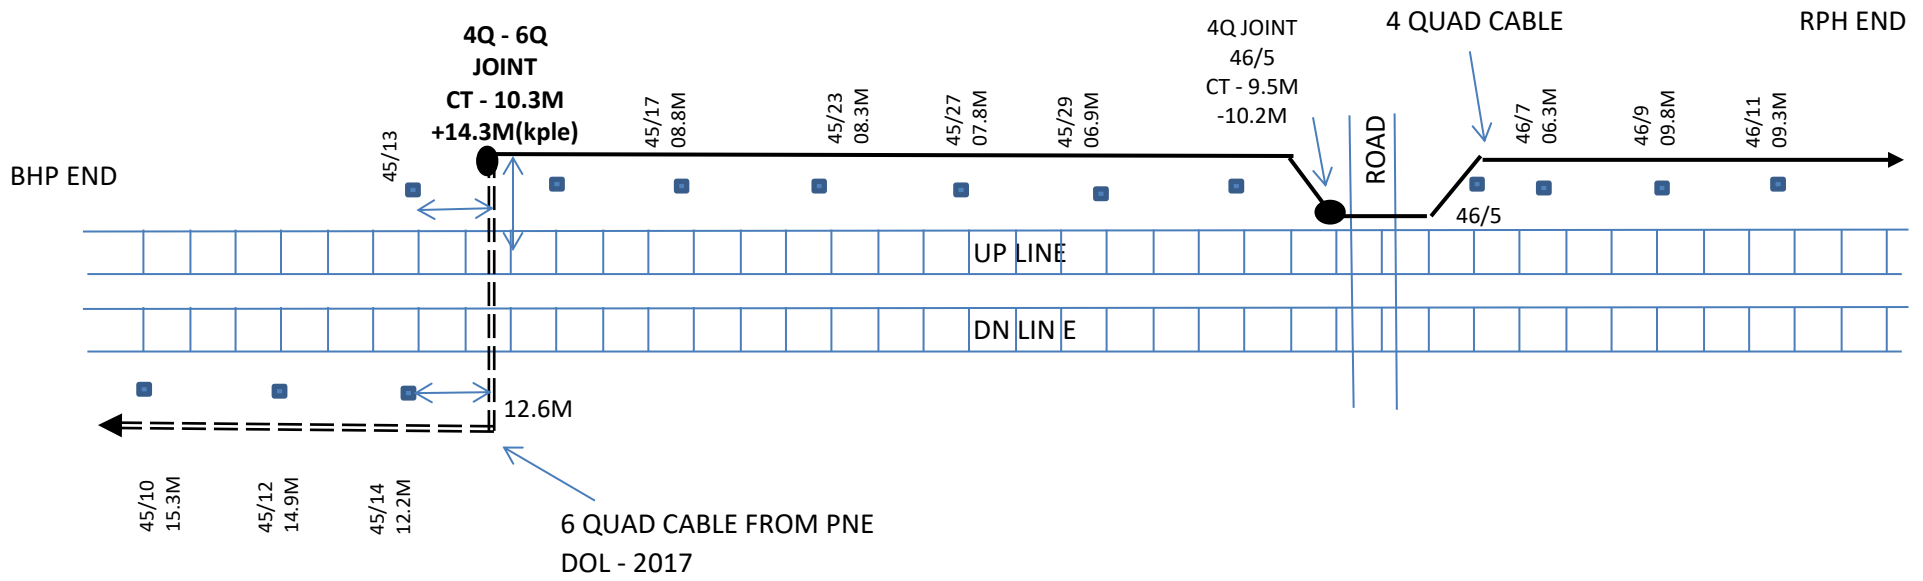

PNE - KPLE QUAD CABLE ROUTE DIAGRAM

BHP END

RPH END

PNE - KPLE QUAD CABLE ROUTE DIAGRAM

PNE - KPLE QUAD CABLE ROUTE DIAGRAM

PNE - KPLE QUAD CABLE ROUTE DIAGRAM

Details of cable	Signature of SSE/TELE/BHP	Signature of ASTE RPH	Signature of DSTE HWH
6 QUAD - KM 42/27 TO 45/13 (2017) AND 48/16 TO KPLE PA (2022). 4 QUAD - PNE PA TO 42/27M . AND 45/13 TO 48/16. (2002).			