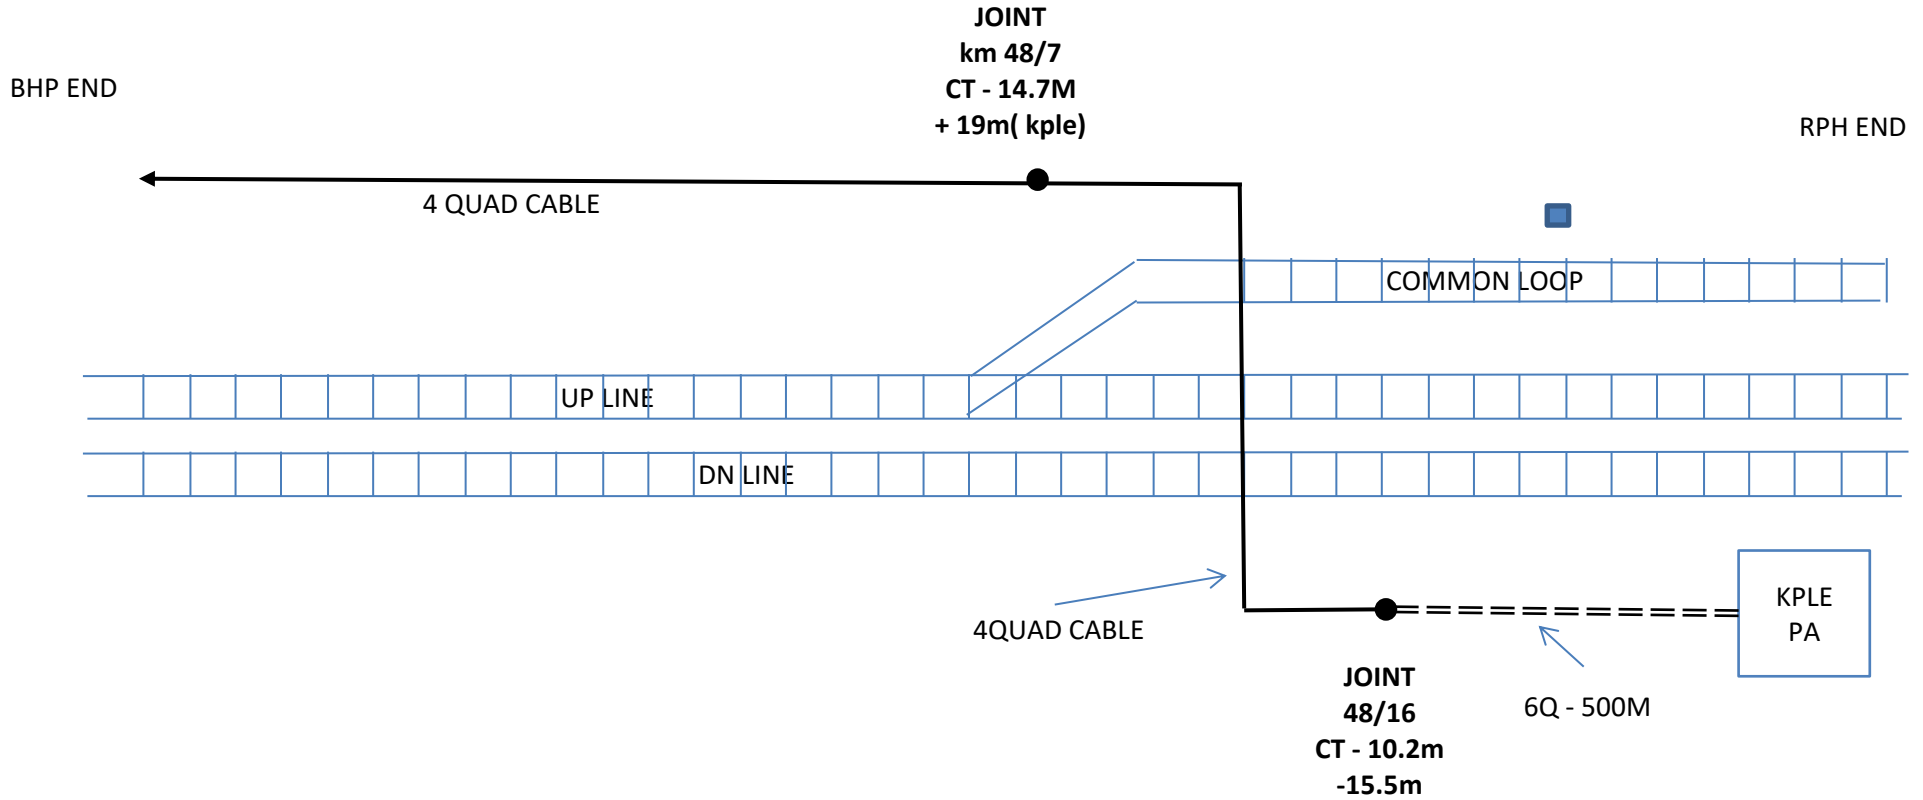

PNE - KPLE QUAD CABLE ROUTE DIAGRAM

BHP END

RPH END

PNE - KPLE QUAD CABLE ROUTE DIAGRAM

PNE - KPLE QUAD CABLE ROUTE DIAGRAM

PNE - KPLE QUAD CABLE ROUTE DIAGRAM

Details of cable	Signature of SSE/TELE/BHP	Signature of ASTE RPH	Signature of DSTE HWH
6 QUAD - KM 42/27 TO 45/13 (2017) AND 48/16 TO KPLE PA (2022). 4 QUAD - PNE PA TO 42/27M . AND 45/13 TO 48/16. (2002).			