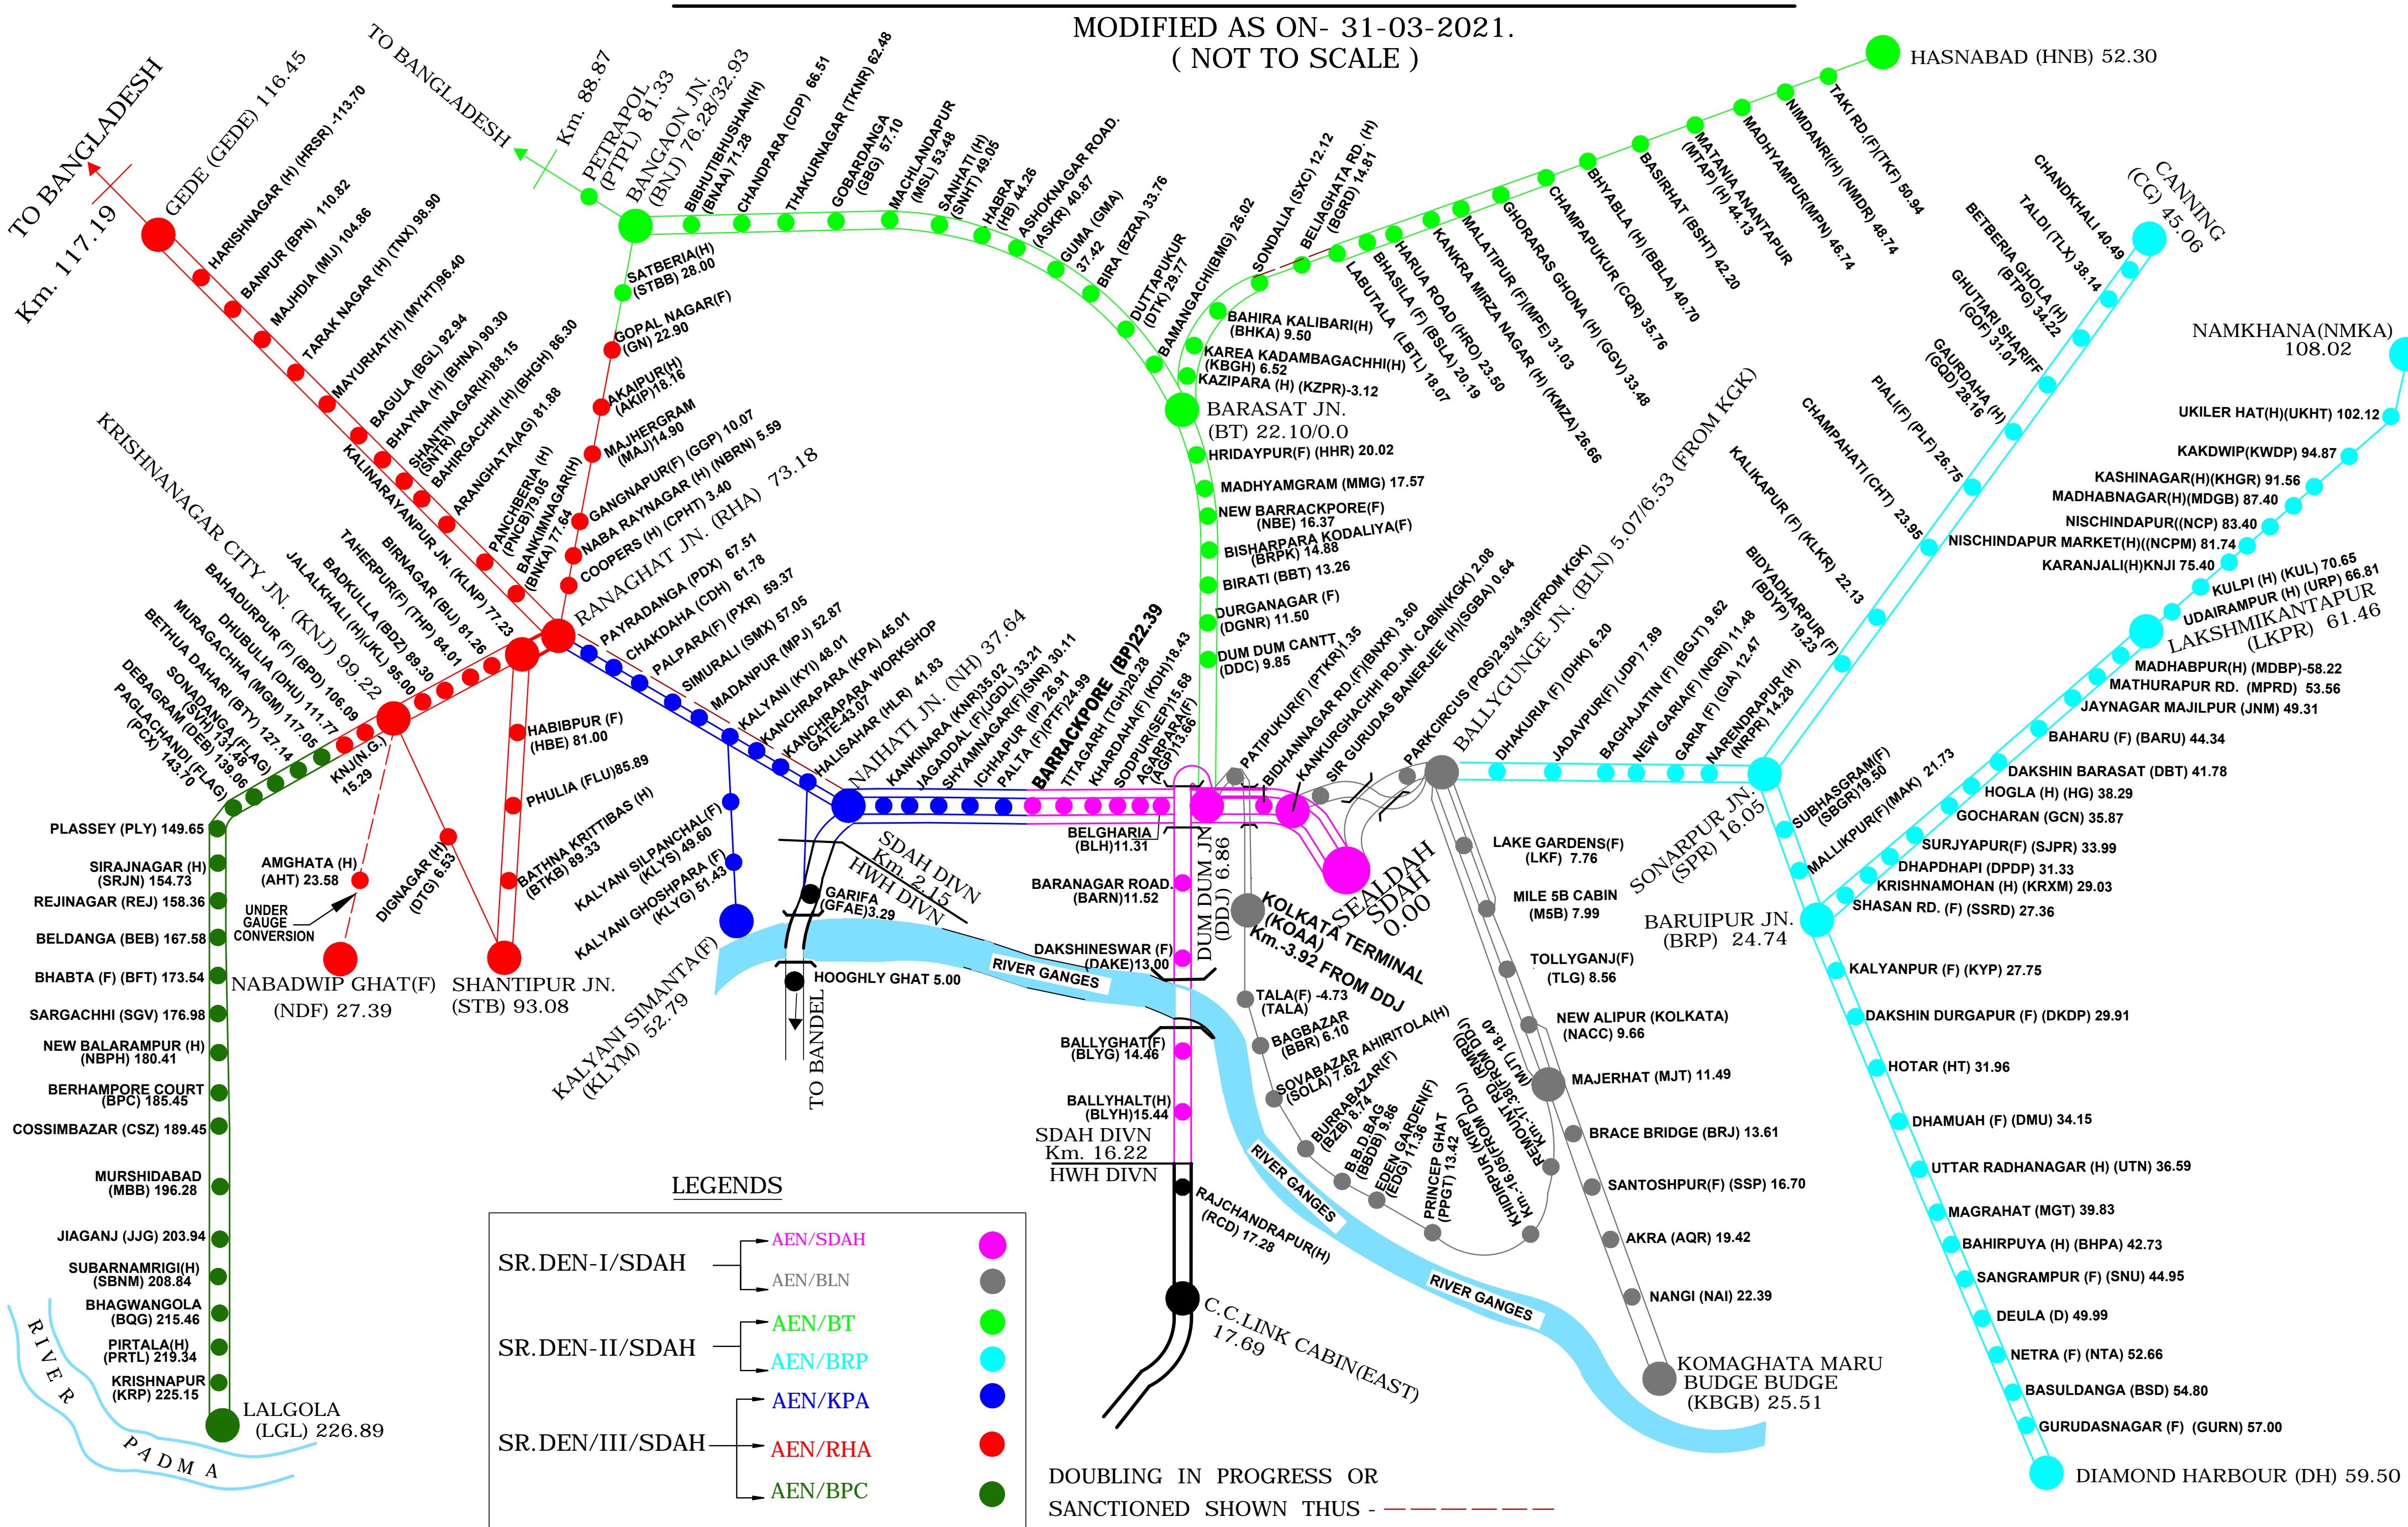

SYSTEM MAP OF SEALDAH DIVISION

INDICATING DOUBLING IN PROGRESS OR SANCTIONED

MODIFIED AS ON- 31-03-2021.

(NOT TO SCALE)

LEGENDS

SR.DEN-I/SDAH	AEN/SDAH	●
	AEN/BLN	●
SR.DEN-II/SDAH	AEN/BT	●
	AEN/BRP	●
SR.DEN/III/SDAH	AEN/KPA	●
	AEN/RHA	●
	AEN/BPC	●

DOUBLING IN PROGRESS OR SANCTIONED SHOWN THUS - - - - -